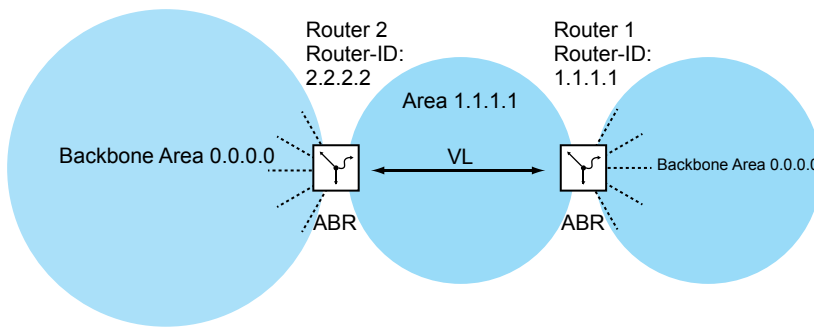

---

00:00:5e:00:01:xx

variable element = VRID  
constant element

---

---

---

---

---