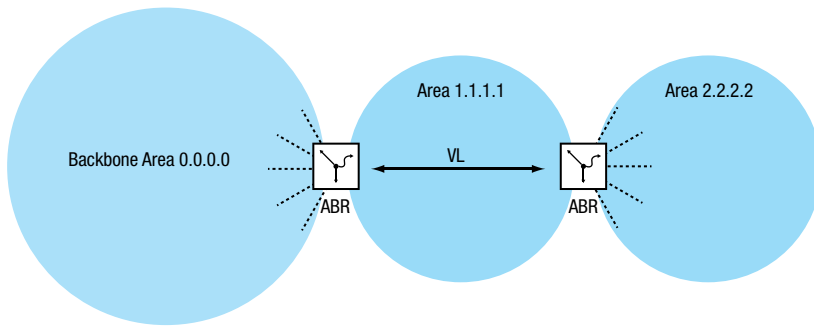

---

00:00:5e:00:01:xx

variable element = VRID  
constant element

---

---

---

---

---