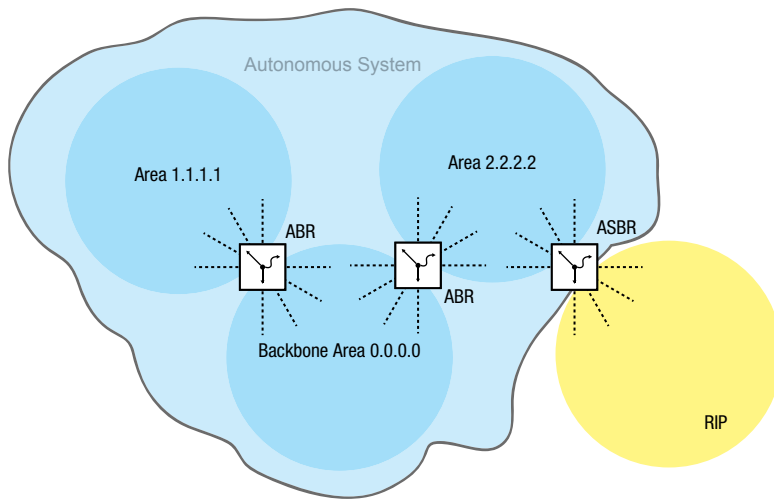

---

00:00:5e:00:01:xx

variable element = VRID  
constant element

---

---

---

---

---